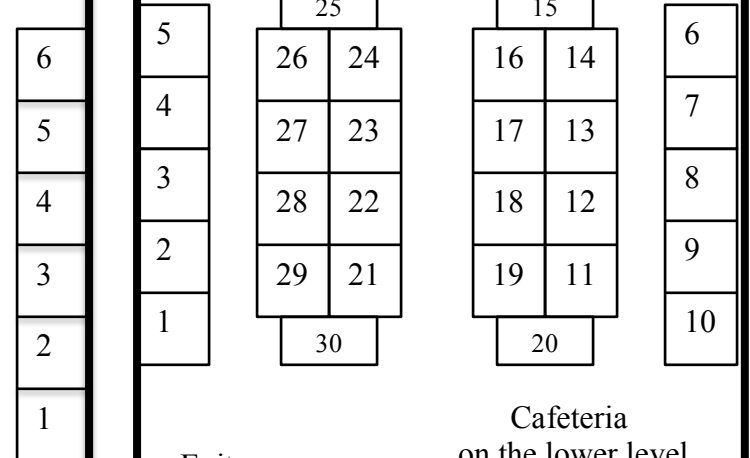

East State Street

Exit

Our Lady of Mount Carmel School

Exit

Parking
&
Unloading
Area A

Exit

Stairway down
to the cafeteria

Unloading
Area B

Exit

Cafeteria
on the lower level

Exit

Entrance for Cafeteria
with no stairs

Ashland Avenue