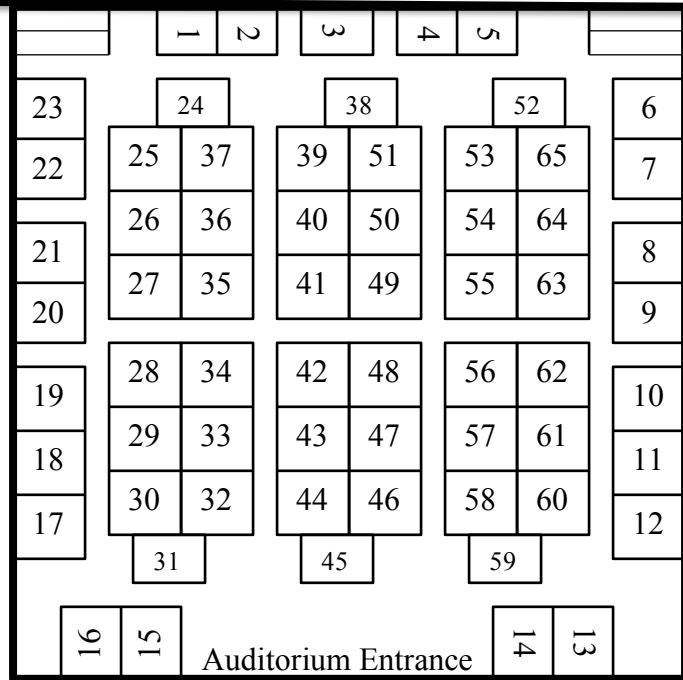

East State Street

Exit

Our Lady of Mount Carmel School

Exit

Parking
&
Unloading
Area A

Exit

Stairway down
to the cafeteria

Unloading
Area B

Exit

Cafeteria
on the lower level

Exit

Entrance for Cafeteria
with no stairs

Ashland Avenue